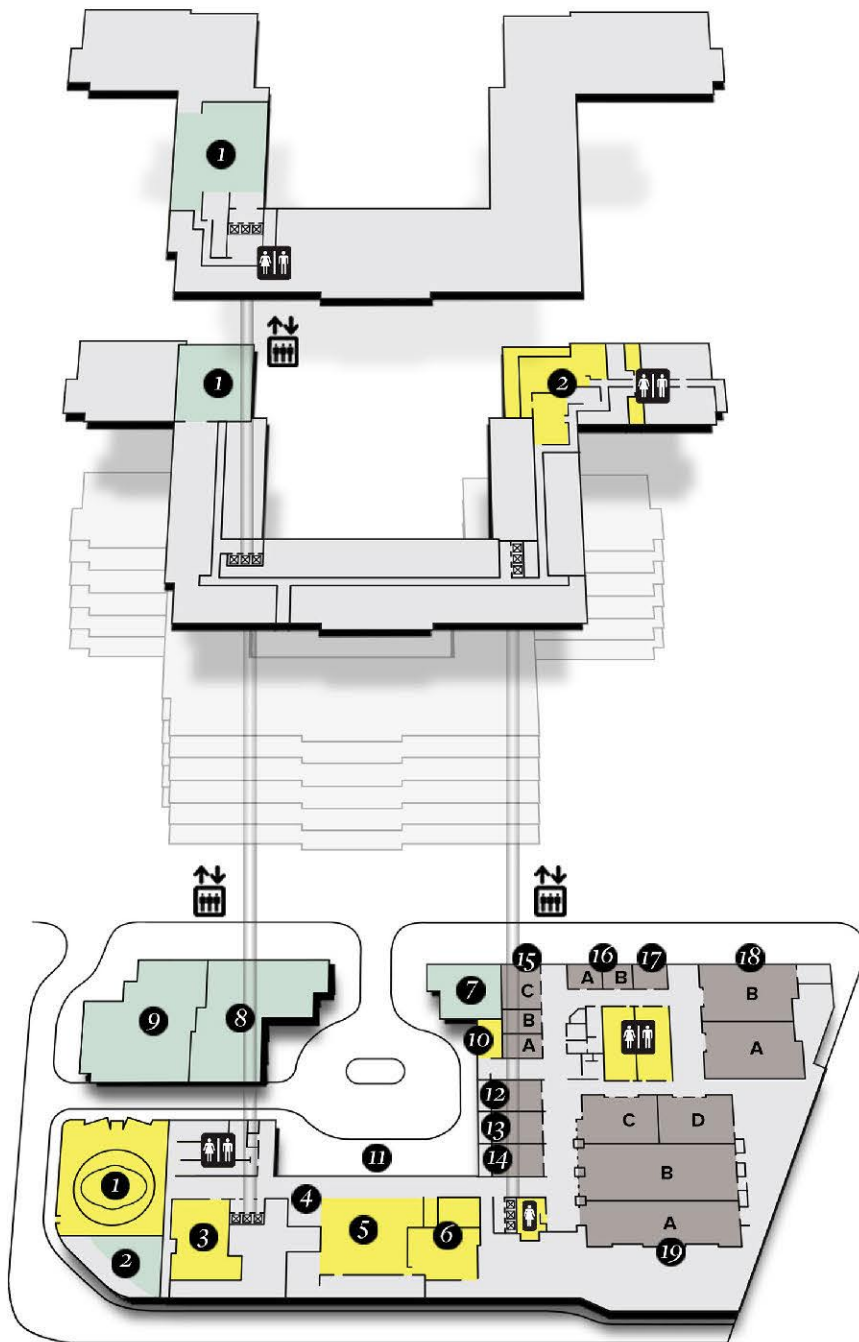

Hotel Map

Rooftop

- 1 RISE Rooftop Lounge

Level 8

- 1 Jewel Room & Terrace
- 2 Club Lounge
- Guest Rooms

Levels 2 - 7

Guest Rooms

Ground Level

- 1 Swimming Pool
- 2 Bella's Splash Pool Bar
- 3 WestinWorkout® Fitness Studio
- 4 Reception & Concierge
- 5 Bar 1030
- 6 Tangerine Room
- 7 Blossom Café & Market
- 8 Puesto
- 9 Fleming's Prime Steakhouse and Wine Bar
- 10 Shipping Center
- 11 Valet Desk

- 12 Sonia
- 13 Doria

- 14 Bohemia
- 15 Gloria

- 16 Delicia
- 17 Caramia Boardroom

- 18 Carousal Ballroom
- 19 Anabella Ballroom